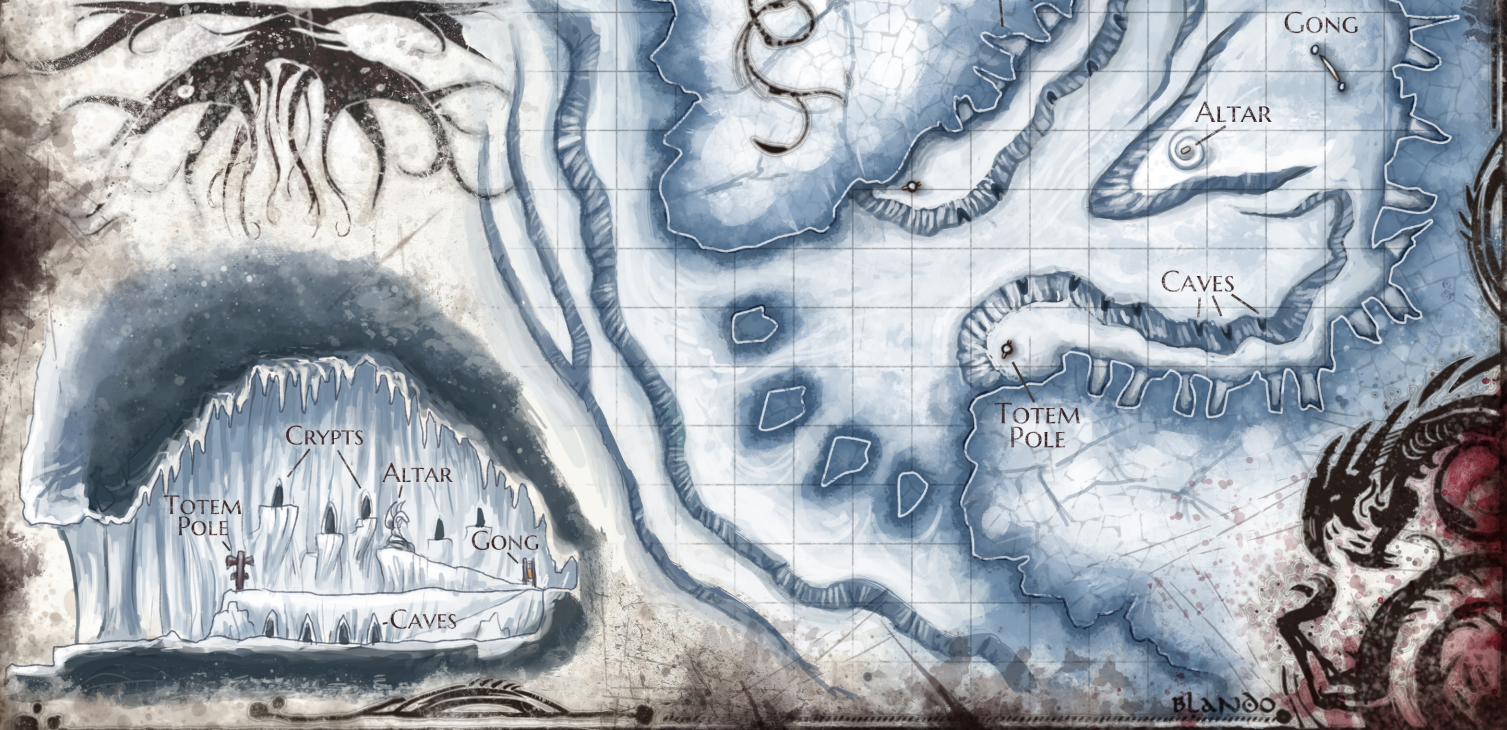

□ = 50 feet

CRYPTS

GONG

ALTAR

CAVES

TOTEM
POLE

CRYPTS

ALTAR

TOTEM
POLE

GONG

CAVES

BLANDO

Great Worm Cavern

□ = 50 feet

N
S

BLANDO

Harper Teleportation Network

mirabar

everlund

neverwinter

yartar

loudwater

waterdeep

Morgur's mound